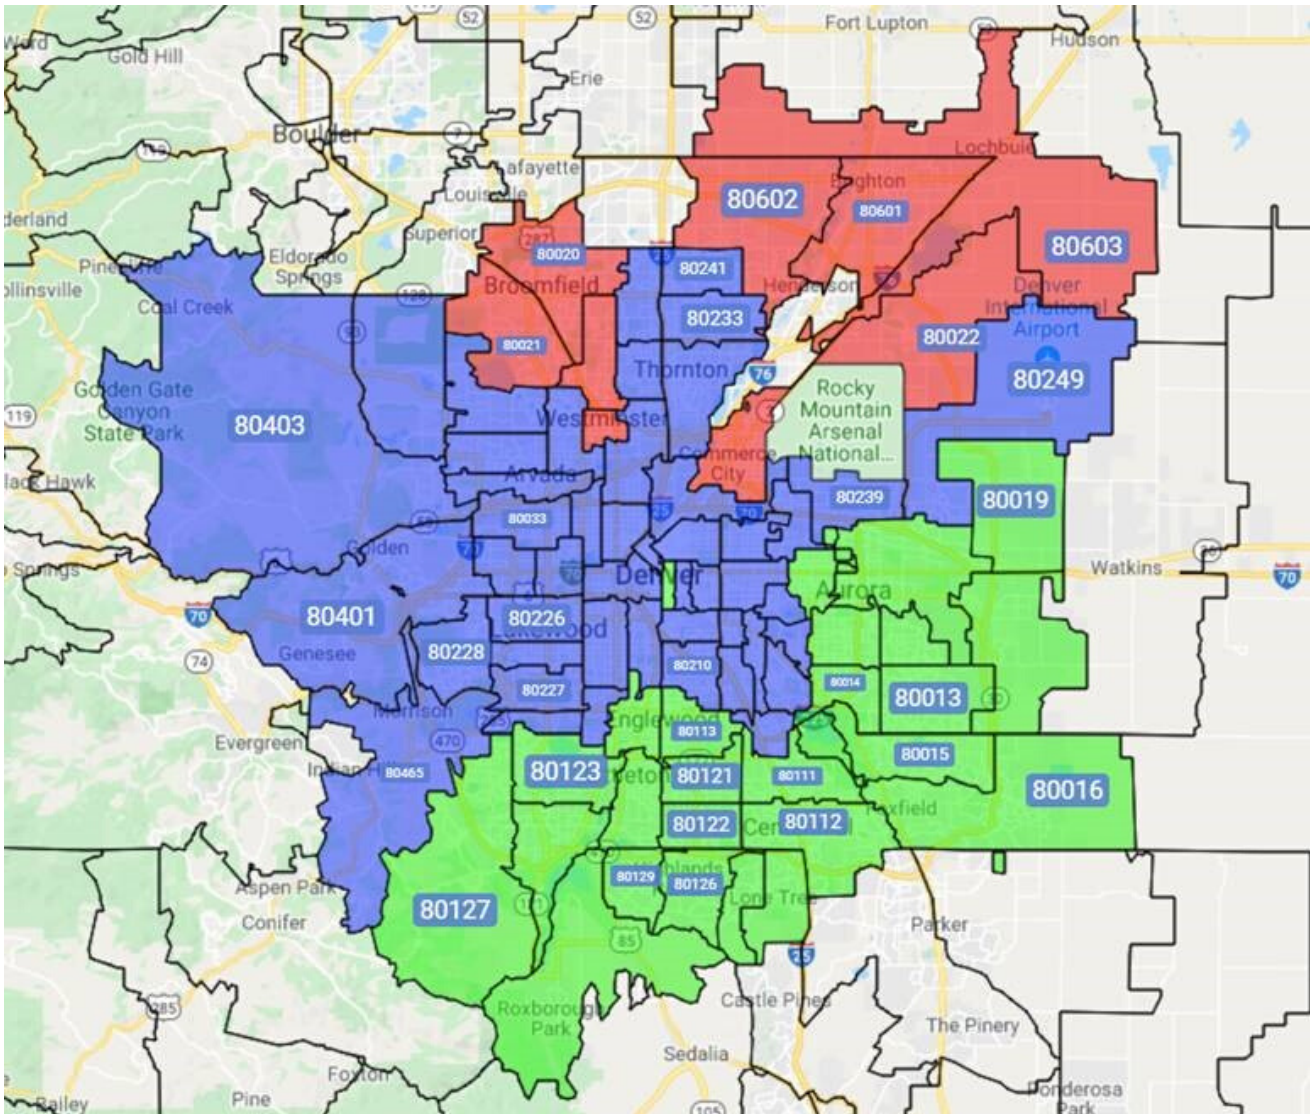

# LOCAL DELIVERY AREA

## DELIVERY DAYS

- **Monday Loop**
- **Wednesday Loop**
- **Friday Loop**

## REQUIREMENTS

- **FREE DELIVERY** Orders \$250+
- \$25 Delivery Fee Orders \$100-\$250
- Minimum ONE(1) In-stock Item
- Special Order items qualify for 20% off ground shipping
- Call for quote on over sized items
- Excludes Custom Products
- Excludes LTL (large truck) Shipping